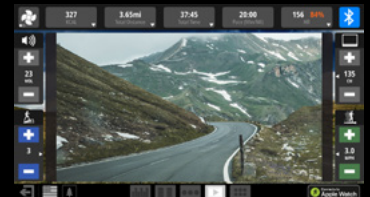

The NEW 19"  
Display Includes:

FULLY REIMAGINED INTERFACE  
WITH INTUITIVE CONTROLS  
AND PROGRAMS

EXCLUSIVE STAR TRAC TWENTY  
HIIT PROGRAM

INTEGRATED APPS FOR  
STREAMING, SOCIAL MEDIA  
AND NEWS

RUN THROUGH LANDSCAPES  
FROM AROUND THE WORLD WITH  
THE NEW RUNTV APP