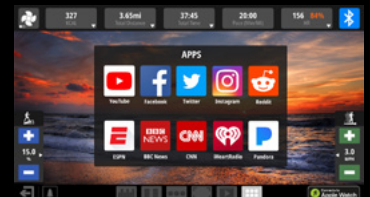

### LCD SCREEN

FEATURES

FEATURES	19" TOUCH SCREEN	LCD SCREEN
BLUETOOTH DATA TRACKING/ANT+	●	●
APPLE GYMKIT	●	●
BLUETOOTH HR AND HEADPHONES	●	
USB CHARGING PORT	●	●
WI-FI / ETHERNET	●	
PERSONAL DEVICE STREAMING VIA HDMI PORT	●	○
PERSONAL FAN	●	●
TV TUNER (GLOBAL)	●	
ADD-ON PERSONAL VIEWING SCREEN		○
IPTV / SET TOP BOX CONTROL	○	○
800 / 900 MHZ RECEIVER		○
FIRST PERSON VIDEOS (RUNTV)	●	
EXCLUSIVE HIIT PROGRAMS	●	
INTEGRATED SERVICE INDICATOR	●	●
RFID	○	
ECOFIT ASSET MANAGEMENT	○	○
CUSTOMIZABLE HOME PAGE GRAPHICS/LOGO	●	
CUSTOMIZABLE USER APP LIST	●	

The NEW 19"  
Display Includes:

FULLY REIMAGINED INTERFACE  
WITH INTUITIVE CONTROLS  
AND PROGRAMS

EXCLUSIVE STAR TRAC TWENTY  
HIIT PROGRAM

INTEGRATED APPS FOR  
STREAMING, SOCIAL MEDIA  
AND NEWS

RUN THROUGH LANDSCAPES  
FROM AROUND THE WORLD WITH  
THE NEW RUNTV APP