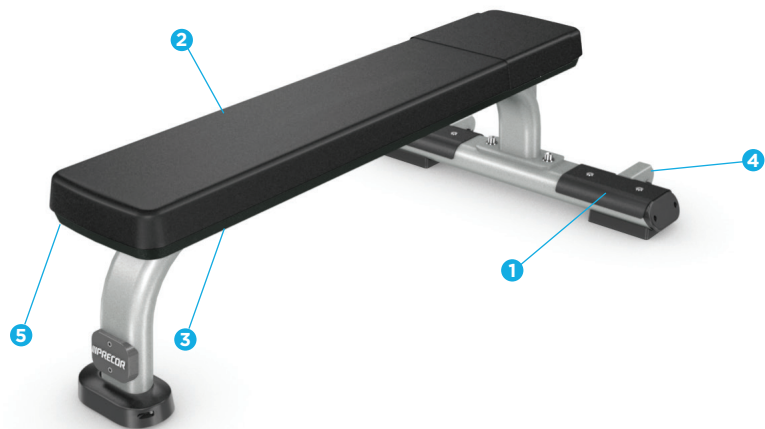

www.btbfitness.ca
403.265.1377

Learn More: go.precor.com/dbr0101

PRECOR
Fitness Made Personal

DBR0101 Flat Bench

DISCOVERY™ SERIES BENCHES & RACKS

Product Features

1. Wear Guards

Replaceable wear guards on the rear stabilizer leg help protect the frame and provide a non-slip surface for spotters.

2. Pad Design

The pad design enhances exerciser stability while allowing for unencumbered range of motion.

3. Optimally Positioned Bench Height

The ergonomic bench height design helps exercisers stabilize the lower back, increasing core support and providing greater comfort during lifts.

4. Integrated Transport Wheels

Covered wheels make the bench easily movable and rubber feet ensure that the bench will stay in place while in use.

5. Pad Backing Plates

Injection molded pad backing plates help protect the edges from wear and tear.