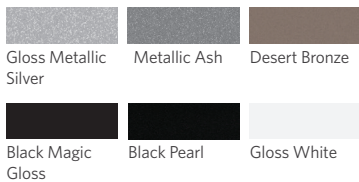

Standard Color Options

Frame

Upholstery

• Colors may vary.
• Custom colors available. Please contact a Precor Sales Representative.

www.btbfitness.ca
403.265.1377

Learn More: go.precor.com/dbr0116