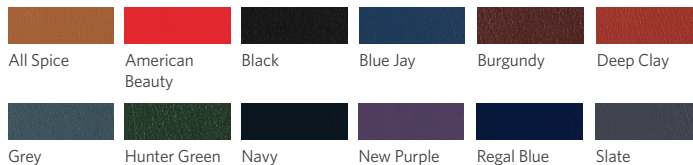

Standard Color Options

Frame

Upholstery

• Colors may vary.
• Custom colors available. Please contact a Precor Sales Representative.

www.btbfitness.ca
403.265.1377

Learn More: go.precor.com/dbr0116