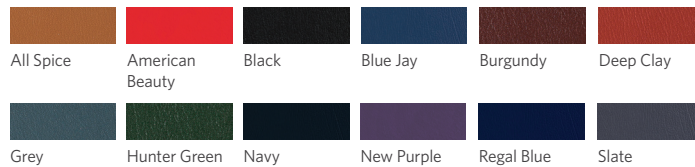

Standard Color Options

Frame

Upholstery

• Colors may vary.
• Custom colors available. Please contact a Precor Sales Representative.

www.btbfitness.ca
403.265.1377

Learn More: go.precor.com/dbr0312