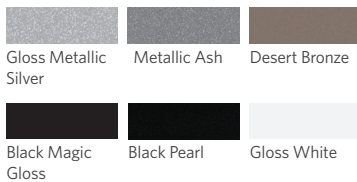

Standard Color Options

Frame

Upholstery

• Colors may vary.
• Custom colors available. Please contact a Precor Sales Representative.

www.btbfitness.ca
403.265.1377

Learn More: go.precor.com/dbr0312