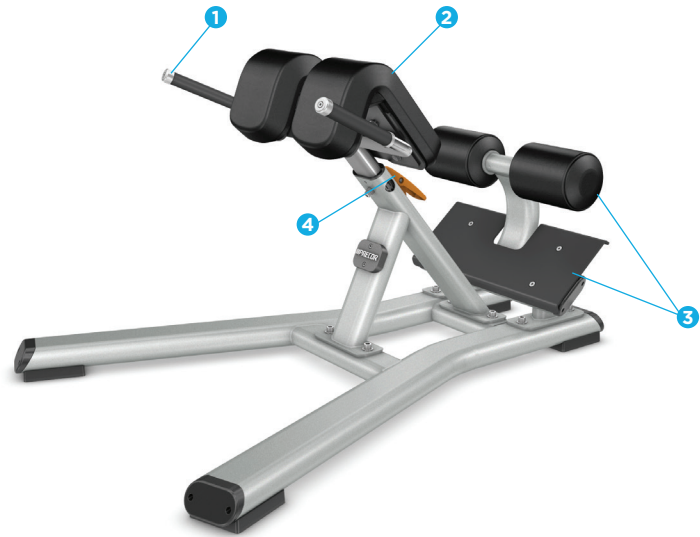

The durable and easy-to-use Discovery Series Back Extension provides exercisers with a solid strength training foundation. The adjustable hip pads and anatomically-positioned handles increase exerciser comfort and enhance the functionality of the product.

Anatomically-positioned handles allow for easy entry and exit of the Back Extension without impeding full exerciser function.

2. Adjustable Hip Pads

Ratcheting, dual-hip pads are ergonomically positioned and are extra thick to provide comfort and enhanced functionality.

3. Foot Capture

The thick foam rollers and large, non-skid foot platform enable comfortable and secure foot placement during the workout.

4. Ratcheting Hip Pad Adjustment

The gas-assisted hip pad adjustment allows exercisers to get the right fit for their body.

SPECIFICATIONS

Dimensions (L x W x H):	53 x 40 x 30 in / 133.5 x 101.5 x 76 cm
Product Weight:	141 lb / 64 kg
Max User Weight:	350 lb / 159 kg
Max Lift Load Capacity:	100 lb / 45 kg
Frame and Finish:	Heavy-duty steel tubing is welded in all structural areas to withstand the most severe environments. Powder coated frame.
Warranty:	Visit www.precor.com for warranty terms.