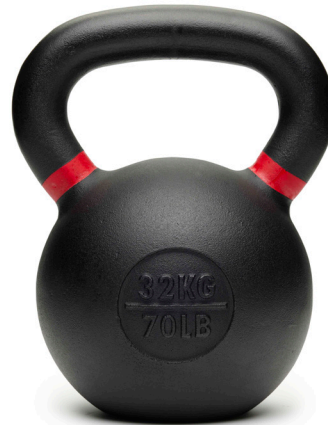

# NIKE KETTLEBELL

## FEATURES

- **Versatile & Durable:** Ideal for a variety of workouts
- **Powder-Coated Finish:** Provides a clean and uniform surface for comfort and grip, with or without chalk
- **Stable Base:** Flat base provides stability to help decrease mid-workout wobble
- **Color-Coded:** Colored stripe denotes size for easy identification

## SPECS

- Weight Range: 9 lb (4 kg) to 88 lb (40 kg)
- Weight Precision: +/- 3%
- Handle Diameter: 30mm to 40mm depending on size
- Handle Width: 160mm to 238mm depending on size
- Material: Cast iron